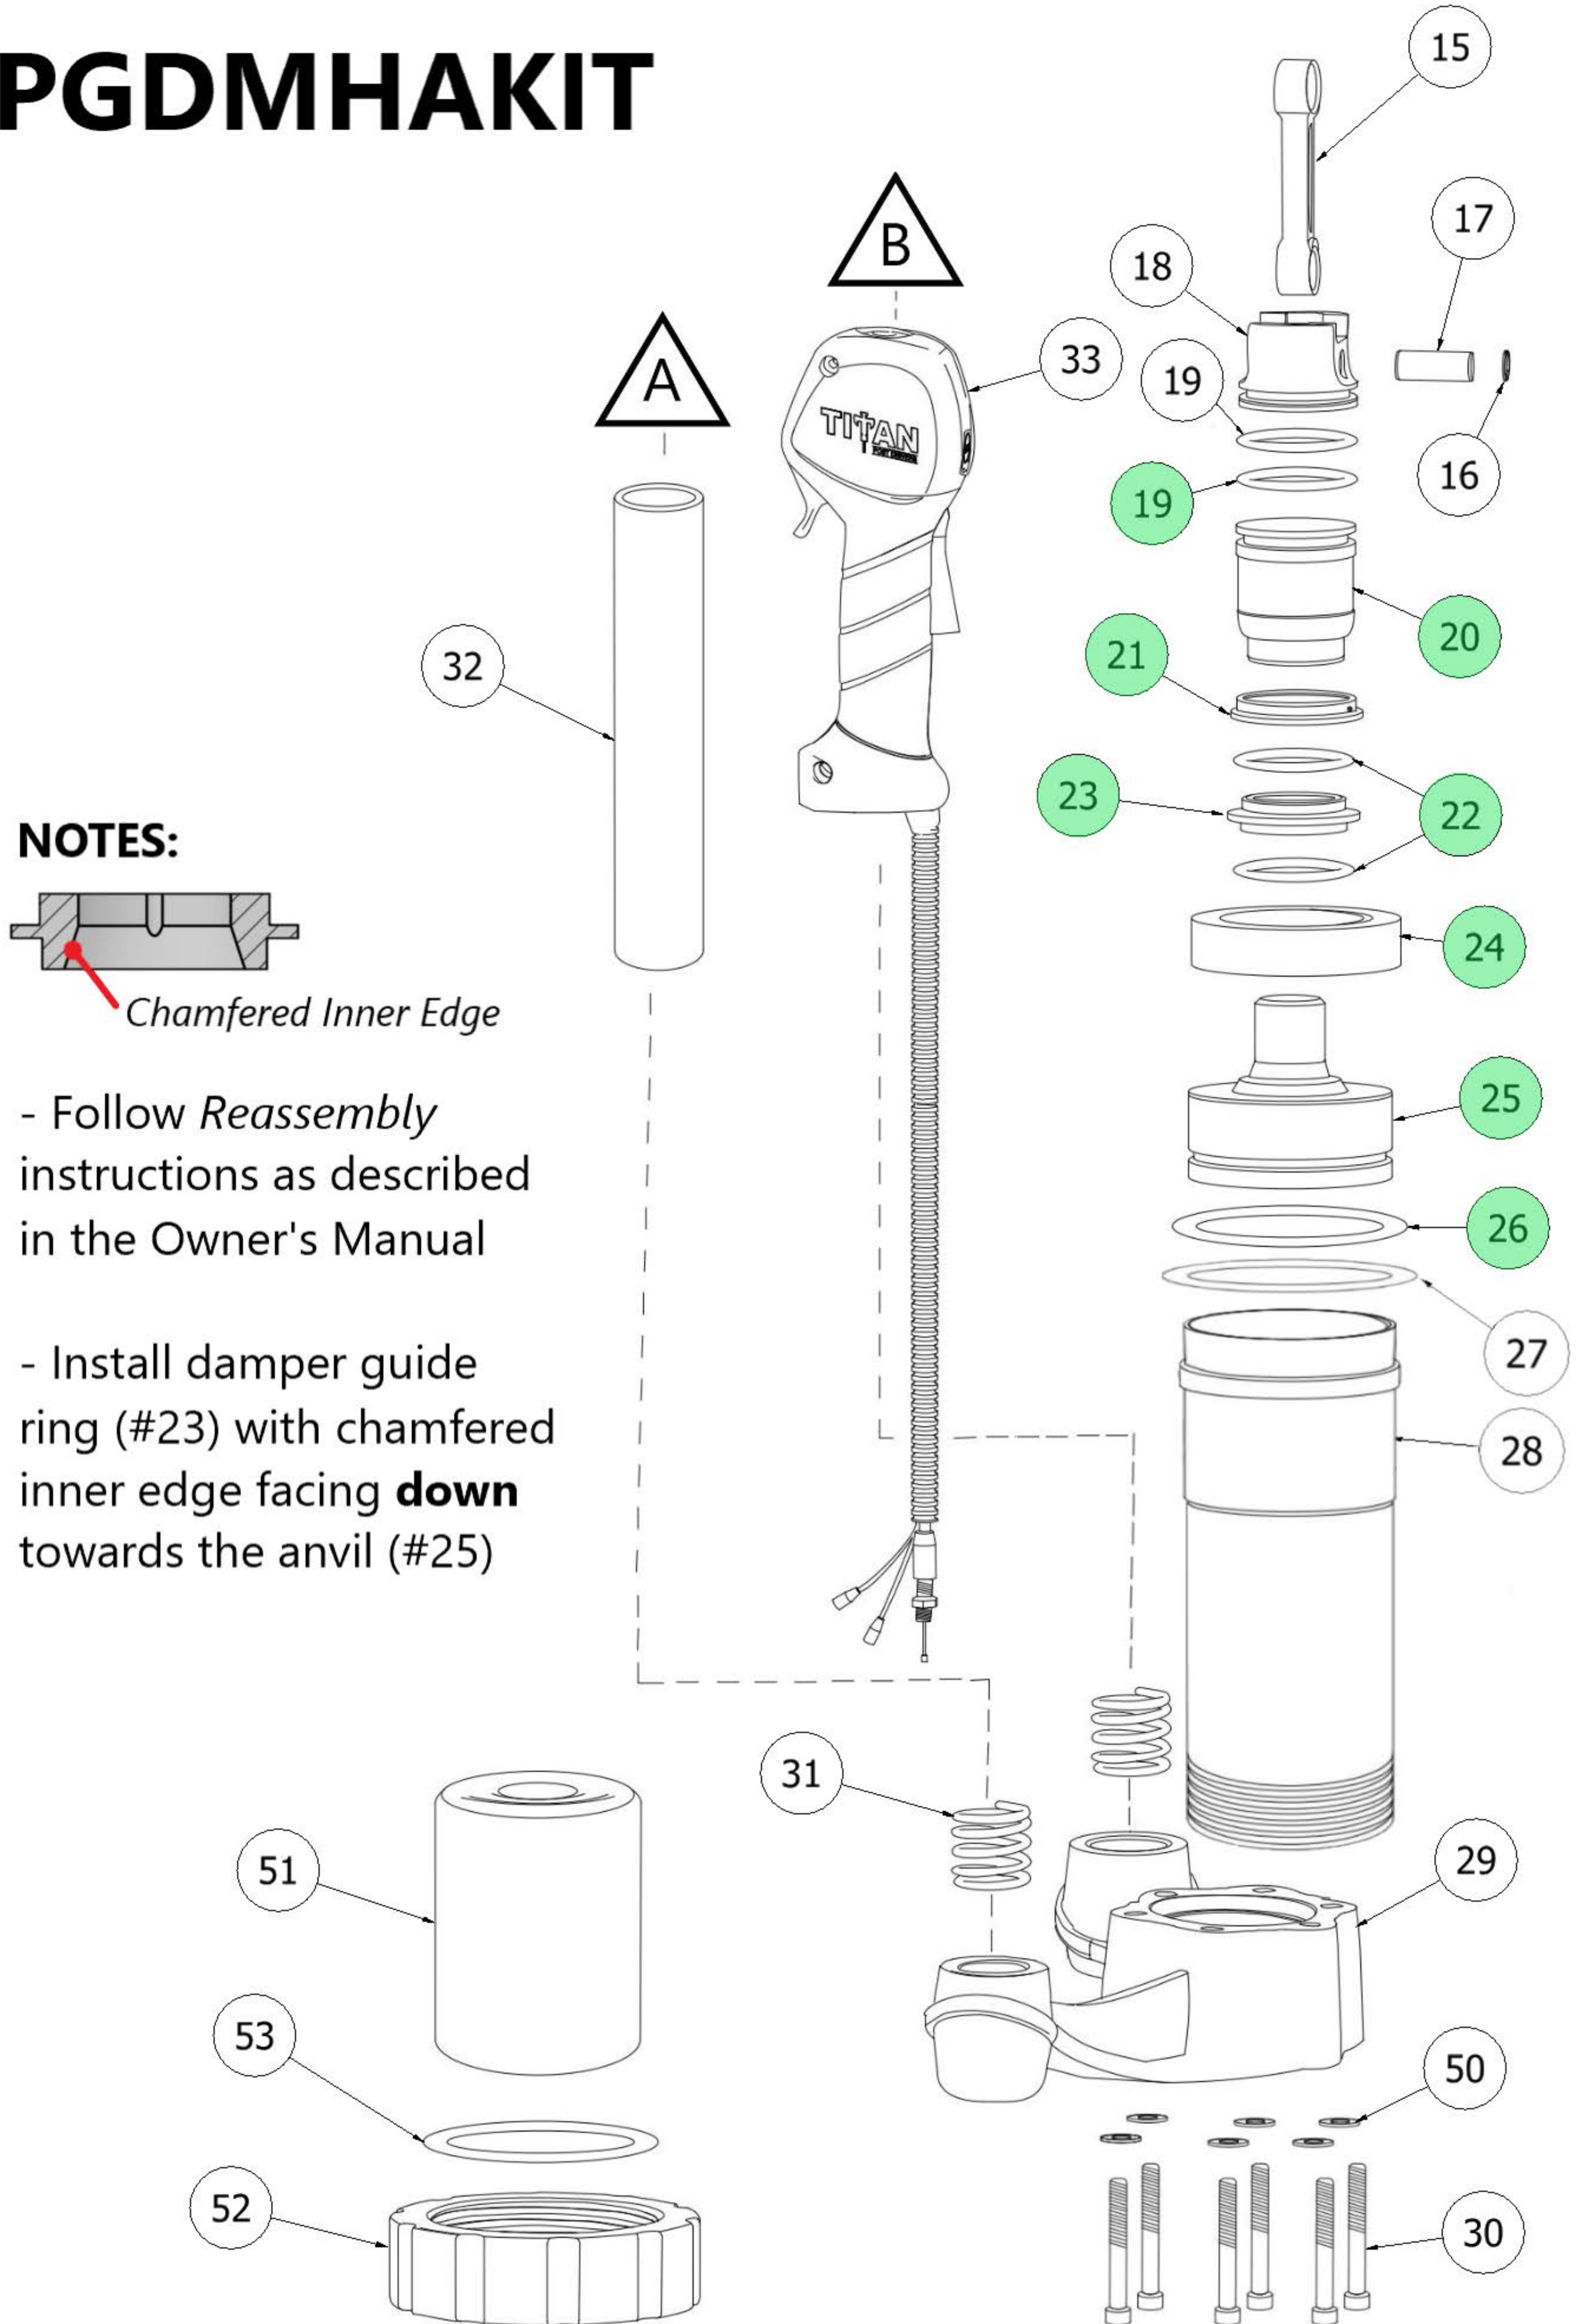

PGDMHAKIT

NOTES:

Chamfered Inner Edge

- Follow *Reassembly* instructions as described in the Owner's Manual

- Install damper guide ring (#23) with chamfered inner edge facing **down** towards the anvil (#25)